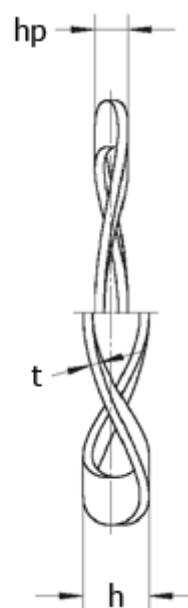

Data Sheet

Article number: 22013108

Description: Wave washer L&M 71x61x0,4 K3
for bearing : 6207, 6306, 6404

Measures

d1 = 60.90
d2 = 70.50
F (N) at hp = 150.0
For bearing = 6207, 6404
h = 3.5
 hp = 1.55
t = 0.40
Waves = 5

Weight (kg) / 100 pcs = 0.232